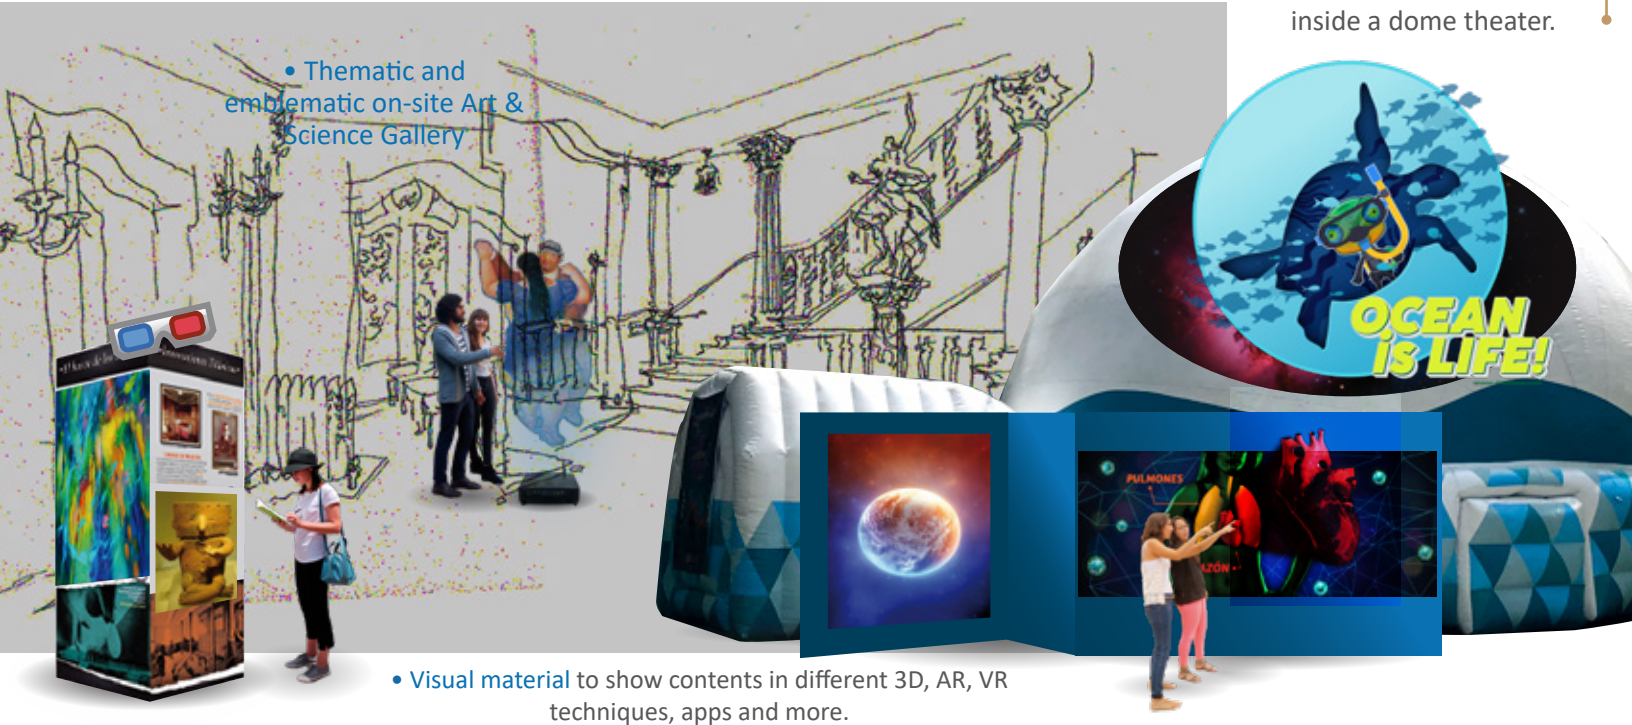

Available for everyone,
because culture and science
connects us all!

MS DOME THEATER • IMMERSIVE KNOWLEDGE ROOM

An amazing journey providing your community with culture and science!

Immersive tours and galleries: a groundbreaking area where the life, work and legacy of the great art masters and scientists come alive on the big screen.

...And others.

"An amazing journey that displays Art, Culture, Science and Technology found in your community!"

Dome Characteristics:

- MSDOME Theater capacity for 15 and up to 120 people.
- Full dome projections. High quality audio & video system. 2k-4k UHD resolution inside, and external projection(video mapping).
- Custom fulldome productions services and catalogue of contents.
- Training programs of production/realization of immersive 360 ° content.
- An immersive audiovisual thematic show inside a dome theater.

• Thematic and emblematic on-site Art & Science Gallery

• Visual material to show contents in different 3D, AR, VR techniques, apps and more.

Galleries and complementary rooms:

Additional portable structures, interactive screens, holograms, UHD visualization systems, 3D poster for additional information.

CAPACITY:

15 - 100 seats.

COMPONENTS:

Suitable digital theaters according to the MSDOME size in order to provide a 360 high resolution screen.

Cutting-edge projectors that provide high brightness and full color.