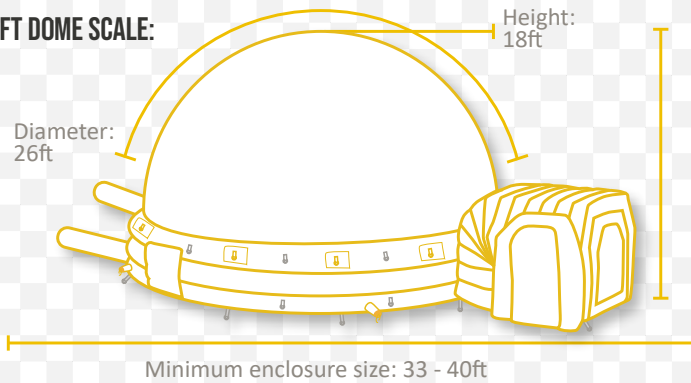

26 FT DOME SCALE:

AVAILABLE SIZES: (DIAMETER)

6m • 8m • 10m • 12m
19ft • 26ft • 32ft • 40ft

CHARACTERISTICS:

- Simple, procedural installation and removal.
- In visits with multiple attendees, we offer projections in shifts of ten minutes to an hour. Average visits: 500 to 1500 per day.
- Additional structure that isolates the MSDOME from UV rays and maintains a comfortable temperature in warm weather conditions.
- Can be installed in conventional surroundings, such as lawns, concrete and synthetic floors.
- Contains emergency exits, anchored to ballast weight bags for steadiness, ensuring audience safety.